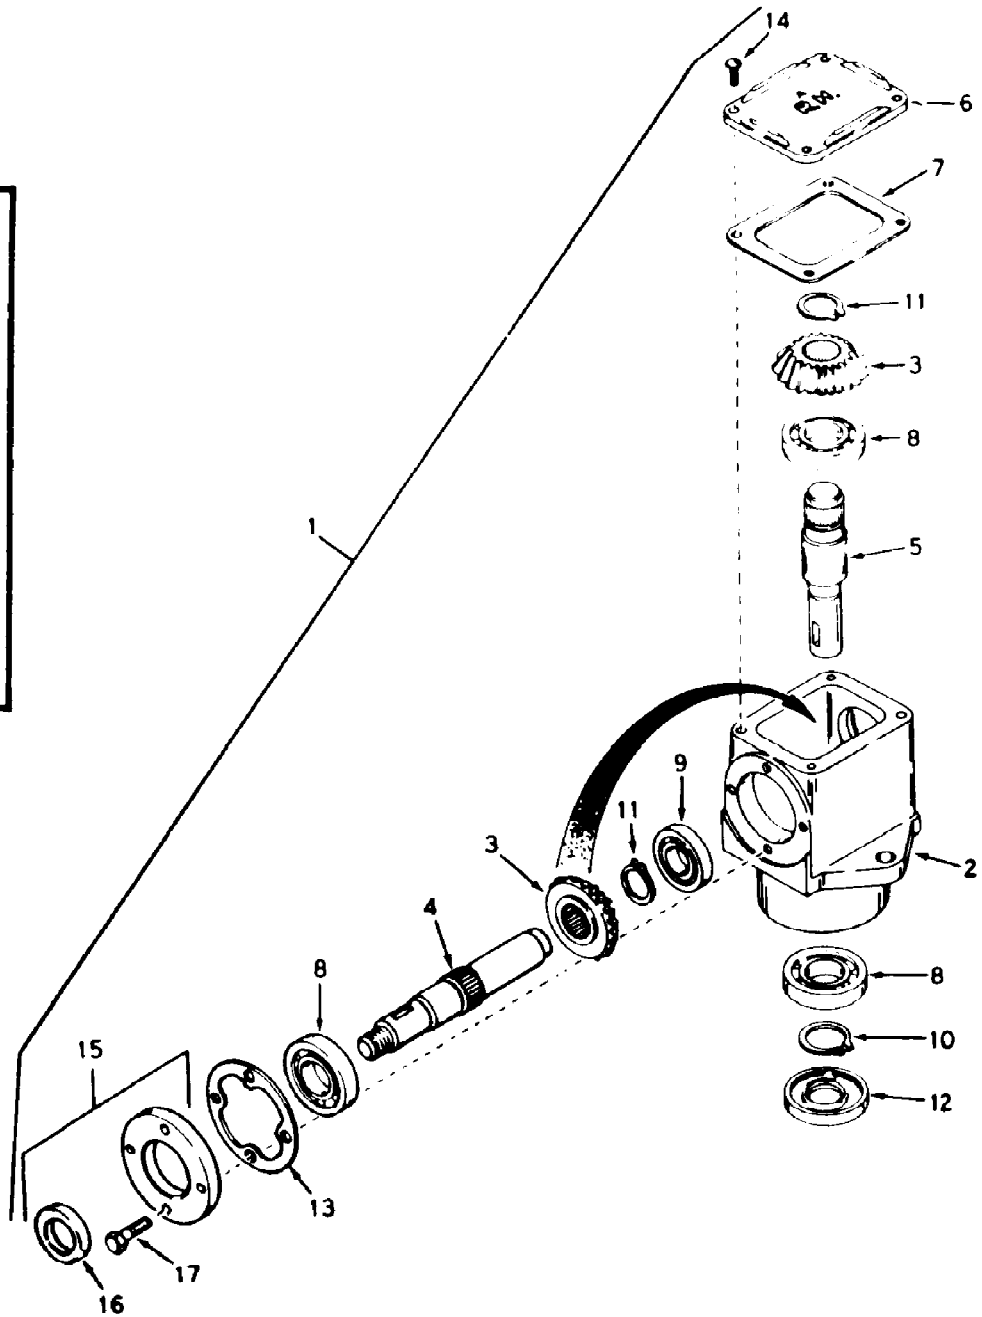

190-993-190 50" Mowing Deck (1987)
Right Angle Drive Box (Peerless)

NOTE: This unit is not under warranty by the mower manufacturer. All Part Orders and Service must be handled through the Local Authorized Tecumseh Service Dealer.

This unit is under warranty by Tecumseh Products Company. Parts and Service are available through all Tecumseh, Lauson Power Products Service Dealers. Check the "Yellow Pages" of your telephone directory under "Engines—Gasoline."